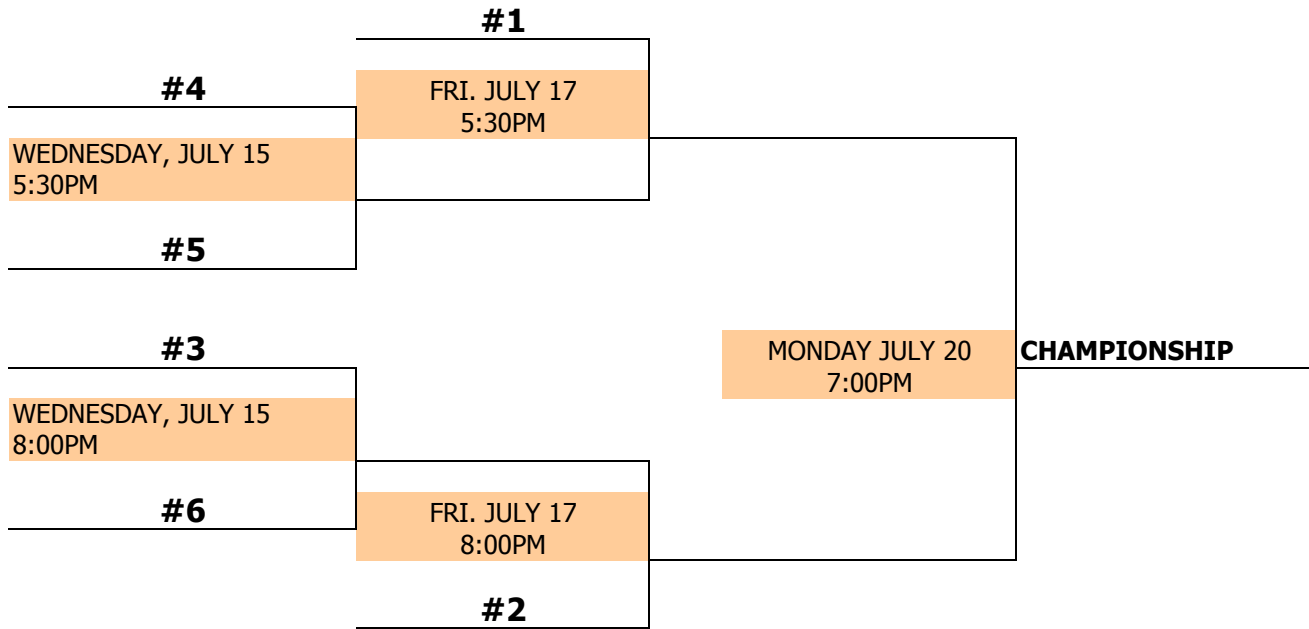

# 2009 WEST BEND LITTLE LEAGUE

## JUNIOR LEAGUE TOURNAMENT

**\*\*\*The lower the seed number is the HOME TEAM...  
 Seedings**

1. Seedings based on final standings for the season.
2. Tie-breakers are: Head-to-head
3. Tie-breakers are: Runs Against
4. Tie-breakers are: Runs Scored
5. Tie-breakers are: Coin Toss