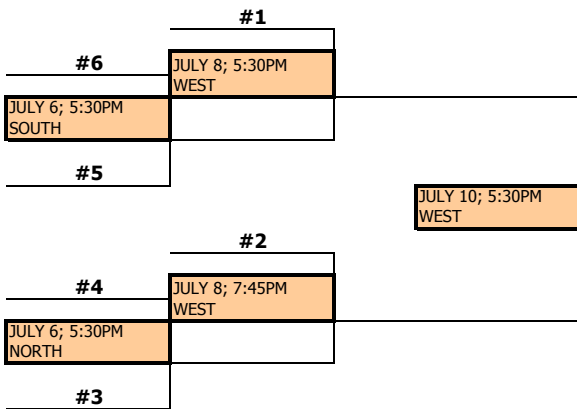

2009 WEST BEND LITTLE LEAGUE

MIDWEST LEAGUE TOURNAMENT

NATIONAL LEAGUE

AMERICAN LEAGUE

***The lower the seed number is the HOME TEAM...

- Seedings**
1. Seedings based on final standings for the season.
 2. Tie-breakers are: **Head-to-head**
 3. Tie-breakers are: **Runs Against**
 4. Tie-breakers are: **Runs Scored**
 5. Tie-breakers are: **Coin Toss**