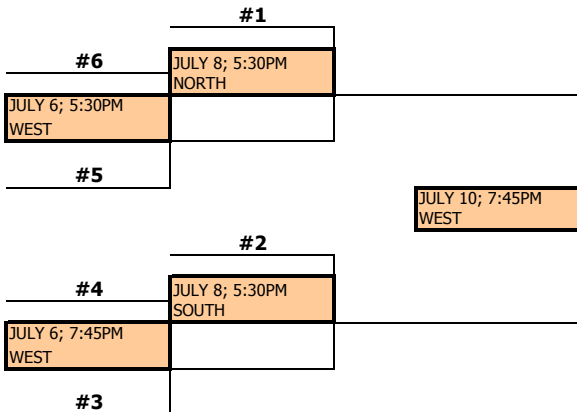

2009 WEST BEND LITTLE LEAGUE

MIDWEST LEAGUE TOURNAMENT

NATIONAL LEAGUE

AMERICAN LEAGUE

***The lower the seed number is the HOME TEAM...

- Seedings**
1. Seedings based on final standings for the season.
 2. Tie-breakers are: **Head-to-head**
 3. Tie-breakers are: **Runs Against**
 4. Tie-breakers are: **Runs Scored**
 5. Tie-breakers are: **Coin Toss**